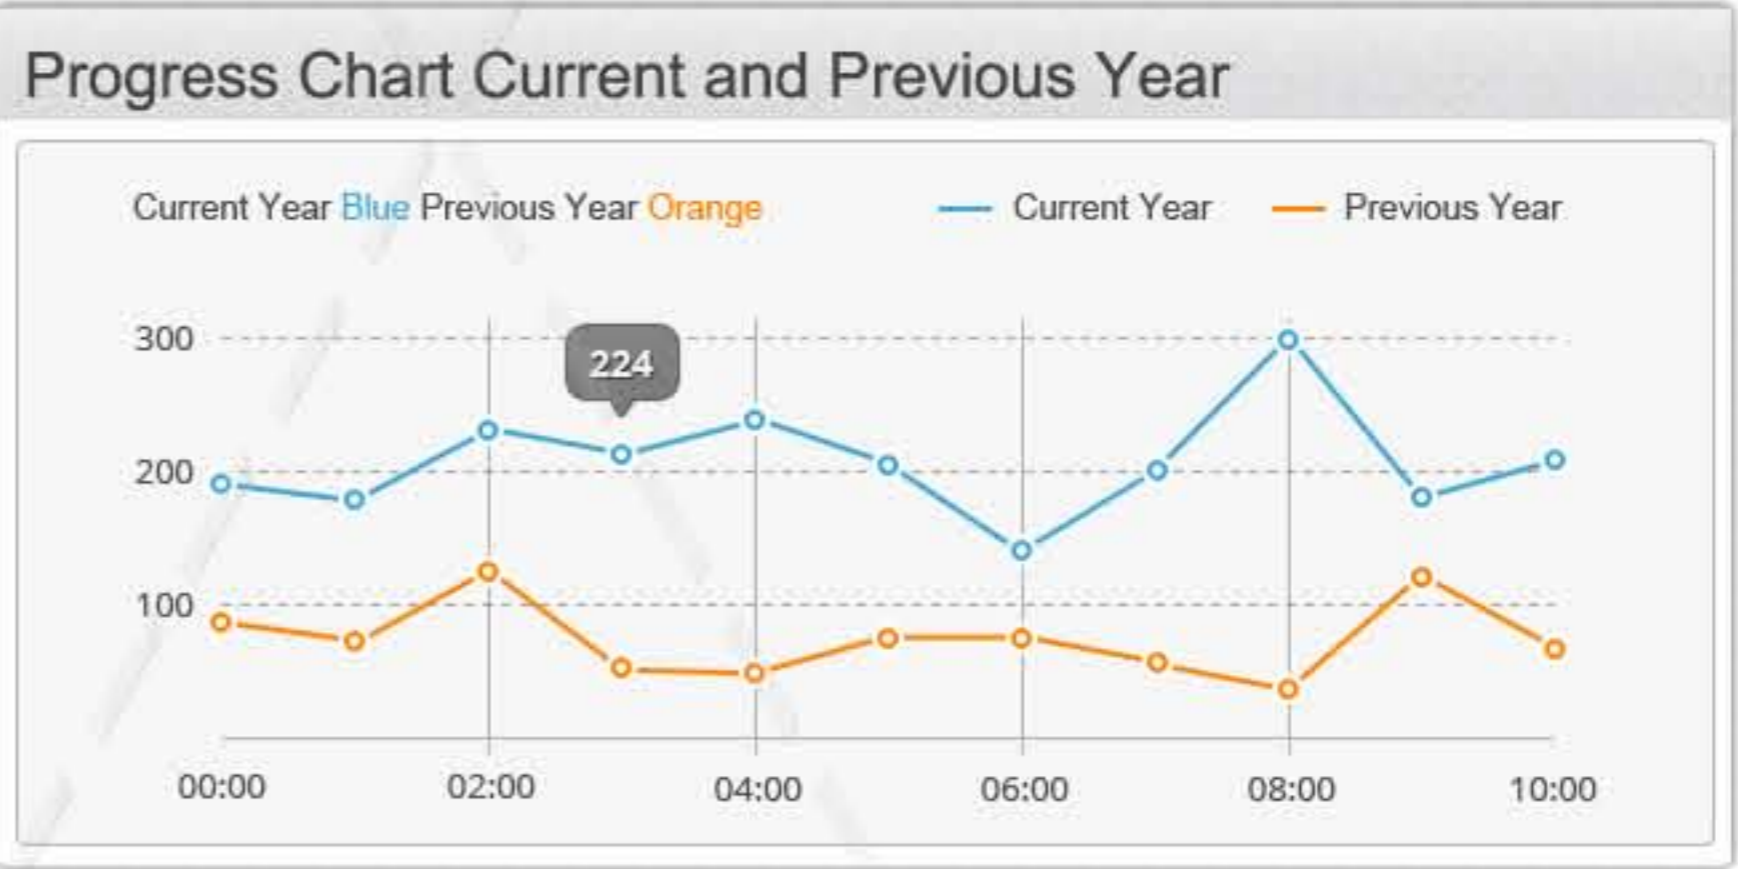

1. Dashboard
   - Advertising
   - Communications
   - Manuals & Forms
   - Operations
   - Training
   - Contacts
2. ---
3. Profile & Locations
   - Reviews & Ratings
   - Applications Status
4. Logout

Super Dashboard Admin Co.

- Number
- Reports
- Locations
- Reviews
- Manager
- Images
- Testimonials

August 2013

Su	Mo	Tu	We	Th	Fr	Sa
26	27	28	29	1	2	3
4	5	6	7	8	9	10
11	12	13	14	15	16	17
18	19	20	21	22	23	24
25	26	27	28	29	30	31

Reports

Current Month | Next Month | 6 Month Projection

Weekly Visitors

85%

New Visitors

45%

Unique Visitors

75%

Weekly Sales

50%

Weekly Visits

20000 ↑ 90%

New Visits

6000 ↓ 20%

Unique Visit

4000 ↑ 90%

Weekly Sales

$23648.00 ↑ 90%

Task List

☐ Delete
☒ Accept

Add a new task... ADD

- ☐ Create new Logic web site
- ☐ Create more mobile portfolio samples
- ☒ Create a User Interface Pack

UI Elements

☐ Delete
☒ Accept

☐	Name	Username	Date
☐	Jenn Smith	jennsmith	06.04.2013
☐	Bill Smith	billsmith	08.10.2013
☐	John Smith	johnsmith	12.24.2013